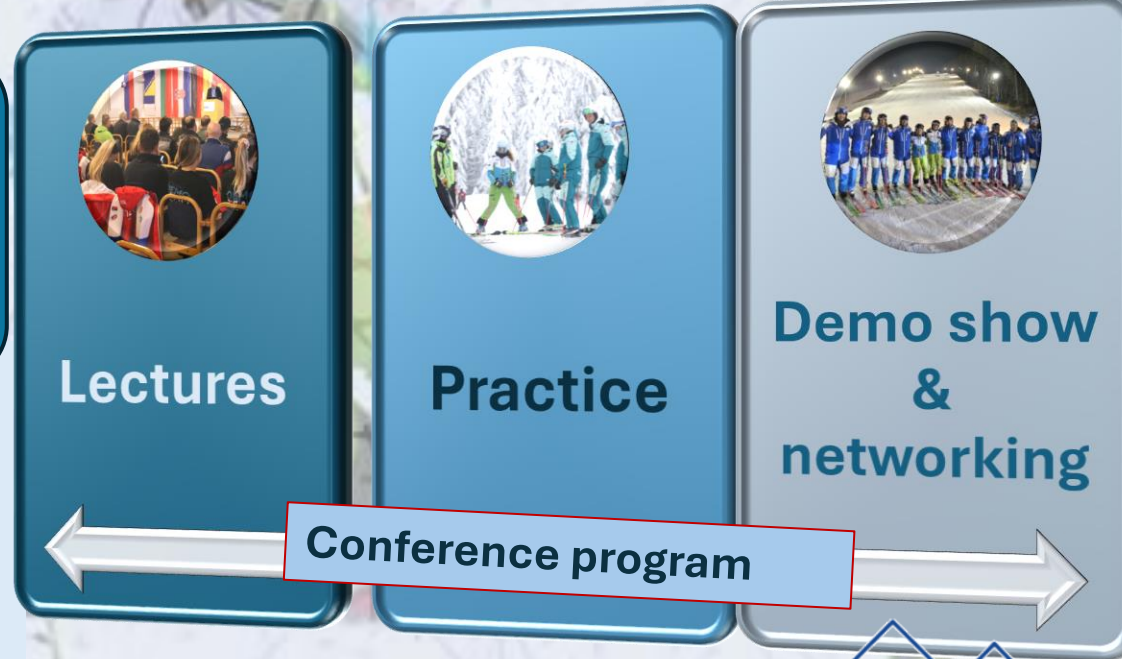

**SPE BALKAN
SKI**

Science, Practice & Education

What is **SPE BALKAN SKI**?

SPE –
Science, Practice & Education -
BALKAN SKI CONFERENCE

For whom? for people who likes snowy mountains and the most beautiful sport in the world – alpine skiing and snowboarding

Jahorina (B&H) 2017

Kopaonik (Serbia) 2018

Pamporovo (Bulgaria) 2022

Rogla (Slovenia) 2024

Next...? **March 2026**

CONFERENCE WEBSITE
<https://spe-balkan-ski.com>

CONTACT
info@balkan-ski.com

The SPE BALKAN SKI Conference is substantially and professionally supported by the IAESS.