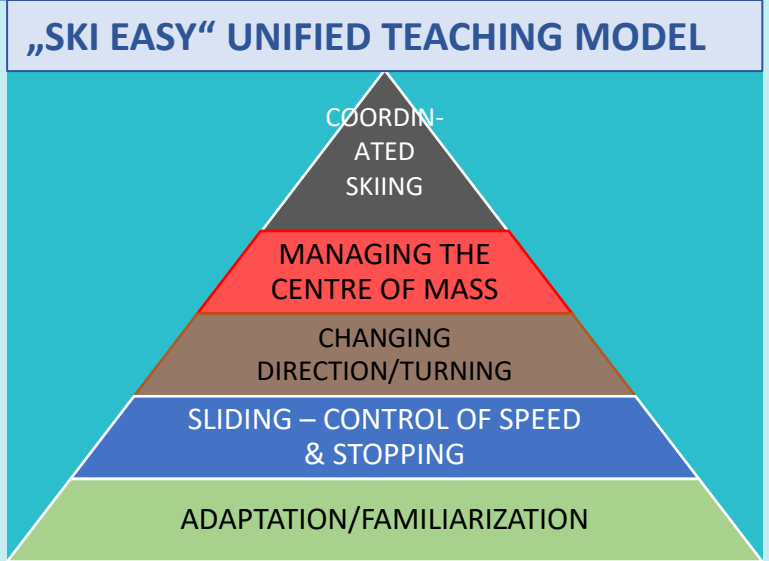

Educational, Accessible, Simple, Youthful Approach to Skills Acquisition in Skiing – SKI EASY

Erasmus+ Sport, Collaborative Partnerships
no.622961-EPP-1-2020-1-SI-SPO-SCP
Duration: 1. 1. 2021–31. 12. 2023

- ADAPTATIONS on the CONCEPT and APPROACH
- NEW NEEDS by keeping the BASICS IN MIND
- HOLISTIC and LEARNER-CENTRED APPROACH
- MOTOR SKILLS TRIGGERS vs SKI TURN TYPES
- SIMPLE and FRIENDLY – SKI EASY
- MODERN DIDACTIC TOOLS