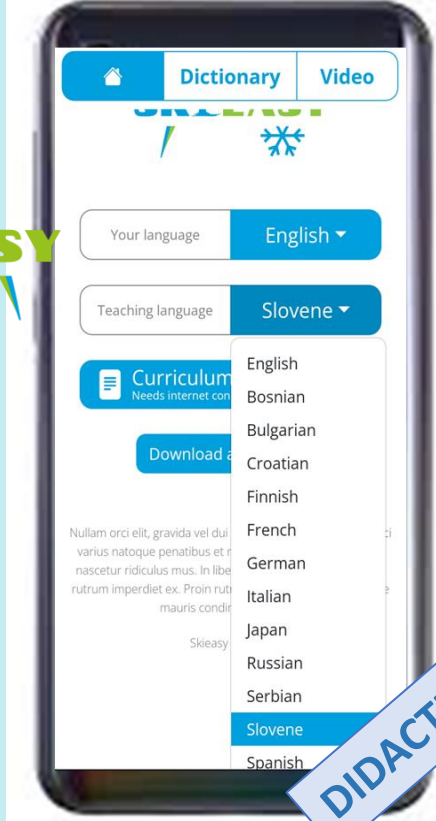

Educational, Accessible, Simple, Youthful Approach to Skills Acquisition in Skiing – SKI EASY

Erasmus+ Sport, Collaborative Partnerships
no.622961-EPP-1-2020-1-SI-SPO-SCP
Duration: 1. 1. 2021–31. 12. 2023

- ADAPTATIONS on the CONCEPT and APPROACH
- NEW NEEDS by keeping the BASICS IN MIND
- HOLISTIC and LEARNER-CENTRED APPROACH
- MOTOR SKILLS TRIGGERS vs SKI TURN TYPES
- SIMPLE and FRIENDLY – SKI EASY
- MODERN DIDACTIC TOOLS